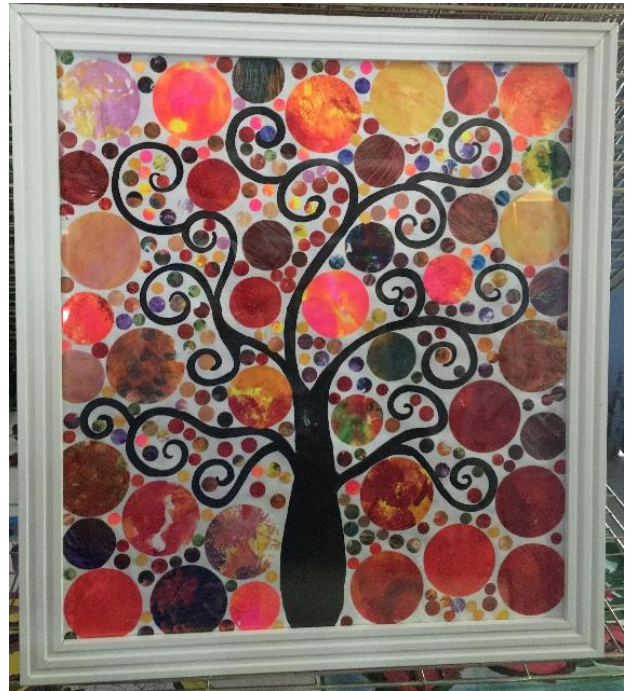

Year 1
A5

"Tree of Life"
Painted paper
collage
60 x 65 cm
Framed under
glass

Opening bid – $40
Minimum increment
- $5