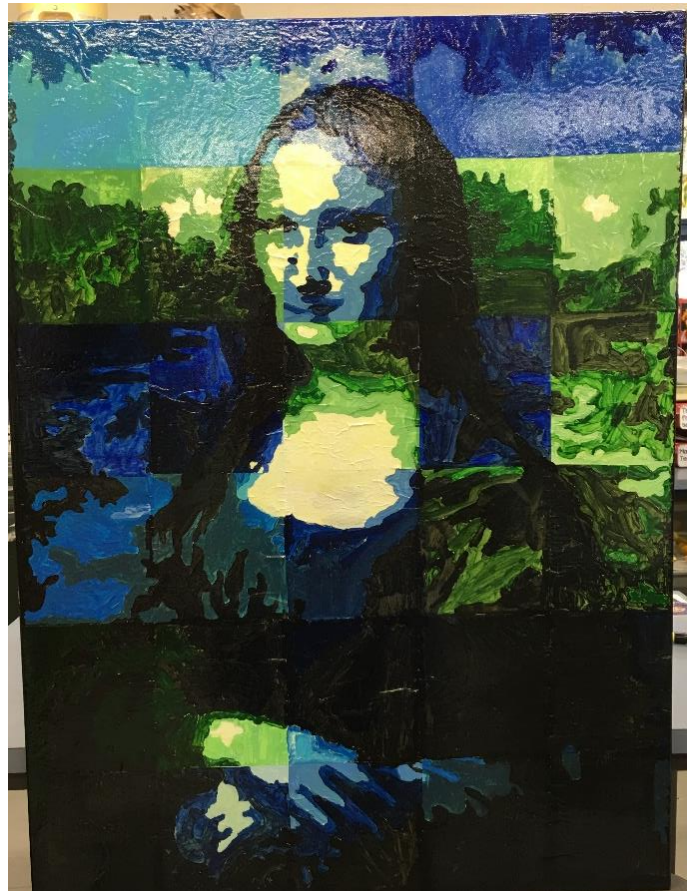

Year 5
V3

"Tonal Mystery
Map – Mona
Lisa"

Acrylic
paintings applied
to canvas

75 x 100 cm

Opening bid – $40

Minimum increment
- $5