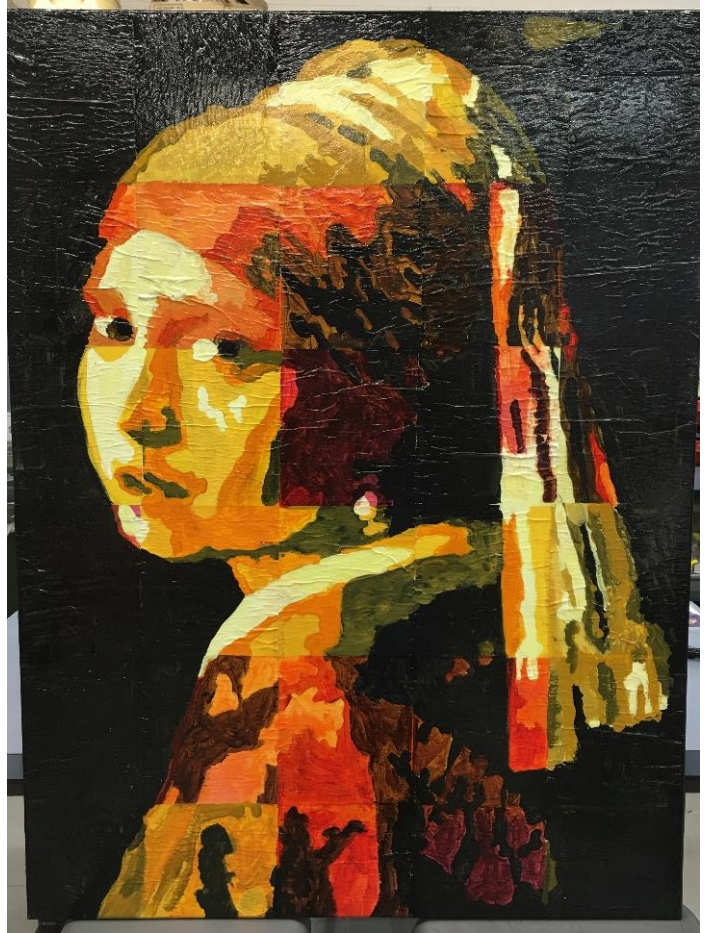

Year 5
M3

"Tonal Mystery
Map – Girl with
the Pearl
Earing"

Acrylic
paintings applied
to canvas

75 x 100 cm

Opening bid – $50

Minimum increment
- $5